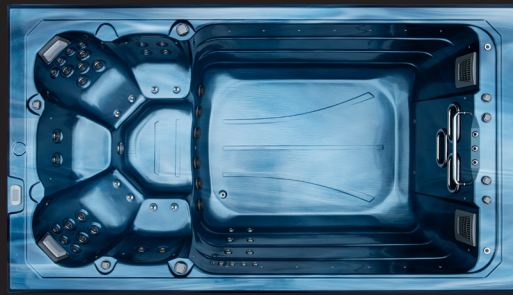

14' Swim Spa
166" L x 93" x 58" H
A4P-1440S